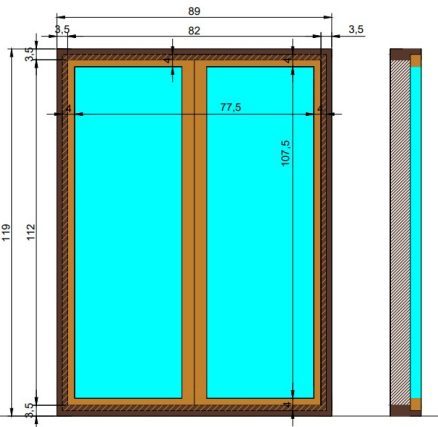

A classic single window design, featuring time-honored architectural elements and styles. This window is often rectangular or square in shape and offers various panel arrangements.

Double Window

The double window rendition, blending architectural sophistication. Its rectangular or square shape accommodates various panel configurations, evoking timeless charm and versatility.

2

Sash

Width

52cm - 82cm

Length

112cm

3

Jamb

Width

3.5 x 6 - 8 - 10 - 12cm

Length

119cm

4

Pick the texture

Original Rustic

We keep the natural rugged texture of the wood perfect for outdoor/exposed use

- Finishing **Smooth**
- Sash **82 cm** width
- Frame **6 cm** width Rp.1.370.000
- Frame **8 cm** width Rp.1.525.000
- Frame **10 cm** width Rp.1.780.000
- Frame **12 cm** width Rp.2.050.000

Recycled ironwood Double Window*