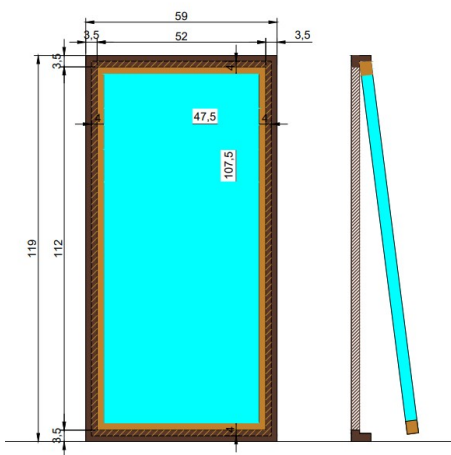

2

Sash

Width

52cm - 82cm

Length

112cm

3

Jamb

Width

3.5 x 6 - 8 - 10 - 12cm

Length

119cm

4

Pick the texture

Original Rustic

We keep the natural rugged texture of the wood perfect for outdoor/exposed use

Classic Smooth

Top layer of the wood is smoothed perfect for indoor use

Illustration as example

** custom sizes on request, contact us*

Window

Recycled ironwood Single Window*

- Finishing **Smooth**
- Sash **52 cm** width
- Frame **6 cm** width Rp.1.185.000
- Frame **8 cm** width Rp.1.395.000
- Frame **10 cm** width Rp.1.625.000
- Frame **12 cm** width Rp.1.825.000

- Finishing **Smooth**
- Sash **82 cm** width
- Frame **6 cm** width Rp.1.370.000
- Frame **8 cm** width Rp.1.525.000
- Frame **10 cm** width Rp.1.780.000
- Frame **12 cm** width Rp.2.050.000

Recycled ironwood Double Window*