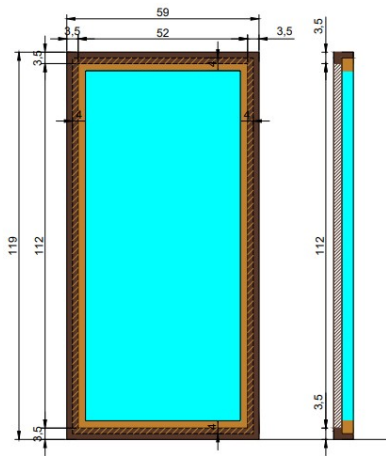

Width

3.5 x 6 - 8 - 10 - 12cm

Length

119cm

4

Pick the texture

Original Rustic

We keep the natural rugged texture of the wood perfect for outdoor/exposed use

Classic Smooth

Top layer of the wood is smoothed perfect for indoor use

Illustration as example

** custom sizes on request, contact us*

Window

Recycled ironwood Single Window*

- Finishing **Smooth**
- Sash **52 cm** width
- Frame **6 cm** width Rp.1.185.000
- Frame **8 cm** width Rp.1.395.000
- Frame **10 cm** width Rp.1.625.000
- Frame **12 cm** width Rp.1.825.000

- Finishing **Smooth**
- Sash **82 cm** width
- Frame **6 cm** width Rp.1.370.000
- Frame **8 cm** width Rp.1.525.000
- Frame **10 cm** width Rp.1.780.000
- Frame **12 cm** width Rp.2.050.000

Recycled ironwood Double Window*