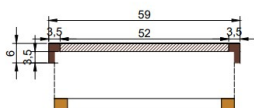

Recycled ironwood Casement Window*

- Finishing **Smooth**
- Sash **52 cm** width
- Frame **6 cm** width   Rp.1.085.000

* custom sizes and finishing on request, contact us