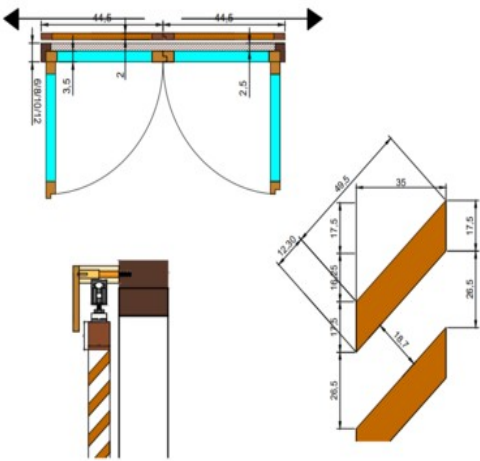

**Shutter Double with Standard Opening**

Designed for larger openings, the double shutter with standard opening offers a sturdy and practical solution, combining aesthetics with durability.

**Shutter Single with Sliding Opening**

2

**Height**

**Frame Height\***

119cm

**Shutter Height\***

112cm

3

**Width**

**Frame Width\***

59cm - 89cm

**Shutter Width\***

52cm - 82cm

4

**More Information**

Our Shutters are coming with louvre but can be adapted according to needs.

Illustration as example

### Recycled ironwood Double Shutter\*

- Finishing **Smooth**
- Width **52 cm** width

Frame <b>6 cm</b> width	Rp.6.500.000
Frame <b>8 cm</b> width	Rp.6.800.000
Frame <b>10 cm</b> width	Rp.7.200.000
Frame <b>12 cm</b> width	Rp.7.600.000