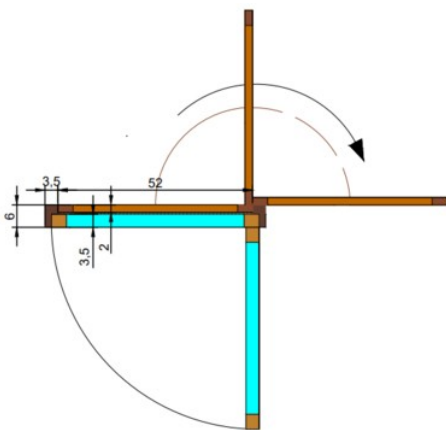

2

**Height**

**Frame Height\***

119cm

**Shutter Height\***

112cm

3

**Width**

**Frame Width\***

59cm - 89cm

**Shutter Width\***

52cm - 82cm

4

**More Information**

Our Shutters are coming with louvre but can be adapted according to needs.

Illustration as example